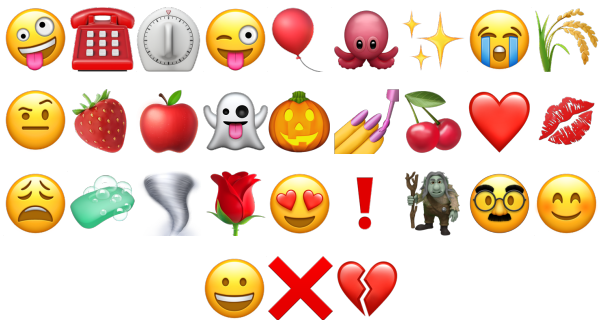

PUT ALL UR FREQUENTLY USED EMOJIS ☹️🙄👉

-Starbucks666

-shadowolf

-XxCaffineSkelatonxX

-jamilex29

epic sans

-jennadoesart

- Lyla baddie.

- gay speed monkey