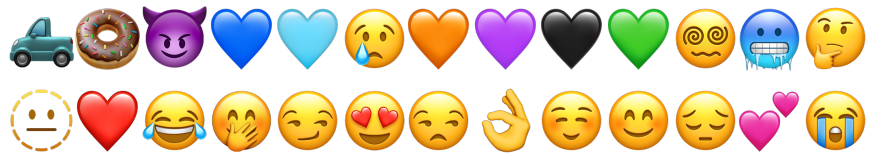

PUT ALL UR FREQUENTLY USED EMOJIS ☹️🙄👉

-Starbucks666

-shadowolf

-XxCaffineSkelatonxX

-jamilex29

epic sans

-jennadoesart

- Lyla baddie.

- gay speed monkey