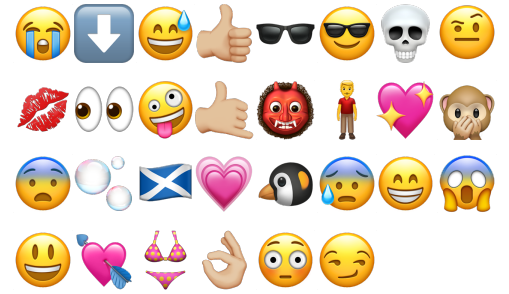

PUT ALL UR FREQUENTLY USED EMOJIS ☹️🙄👉

-Starbucks666

-shadowolf

-XxCaffineSkelatonxX

-jamilex29

epic sans

-jennadoesart

- Lyla baddie.

- gay speed monkey