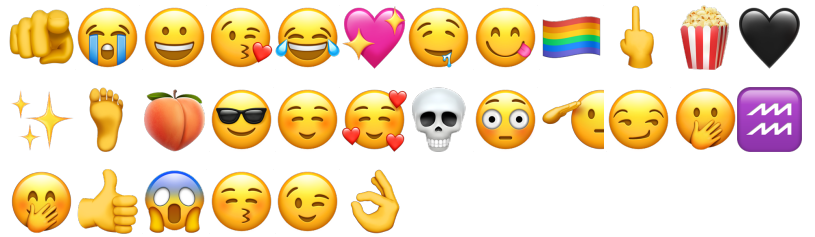

PUT ALL UR FREQUENTLY USED EMOJIS ☹️🙄👉

-Starbucks666

-shadowolf

-XxCaffineSkelatonxX

-jamilex29

epic sans

-jennadoesart

- Lyla baddie.

- gay speed monkey